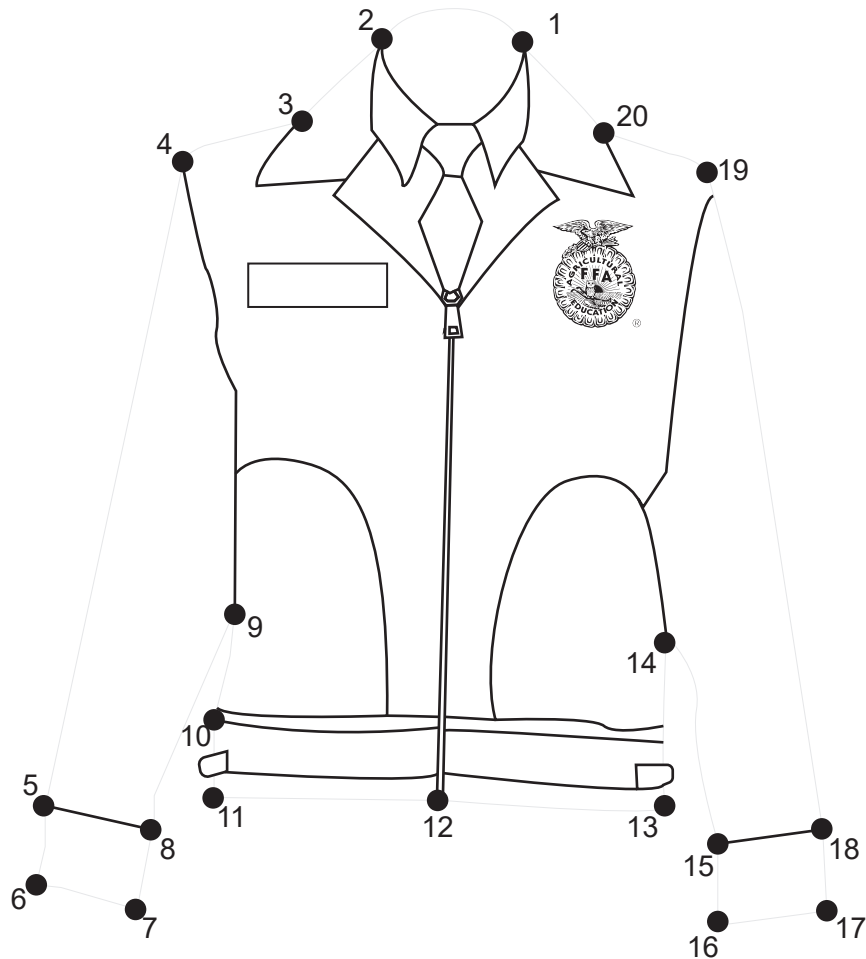

Connect the dots

Connect the dots below to create your very own FFA® jacket. Once you have all the dots connected, color the jacket with the official FFA® colors (National Blue and Corn Gold). Then, write your name on the nametag to make it yours!

What is the National FFA Organization®?

FFA® is a dynamic youth organization that changes lives and prepares members for premier leadership, personal growth and career success through agricultural education. FFA® members help give back to the agriculture community and learn about future job opportunities in the agriculture industry. Each FFA® member gets a special jacket to wear during events, competitions and ceremonies.